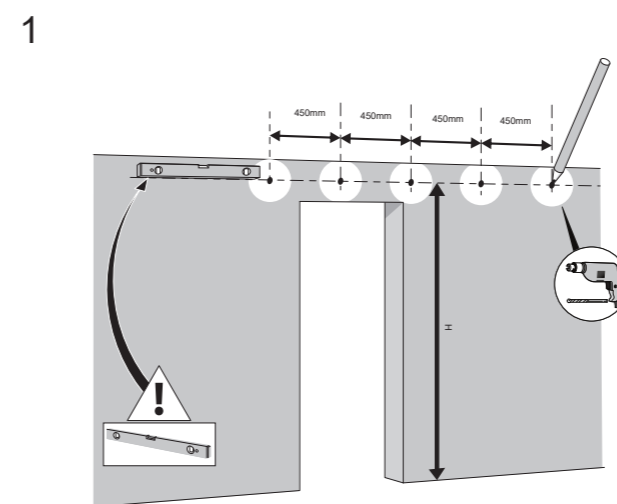

MADE IN E.U.

**GRUPO
TORREMAT**

038060519

Ref. 0 989 00

35mm	13mm
40mm	8mm
45mm	3mm

35mm	21,3mm
40mm	16,3mm
45mm	11,3mm

A = H - 43

saheco Rustico 80 3m