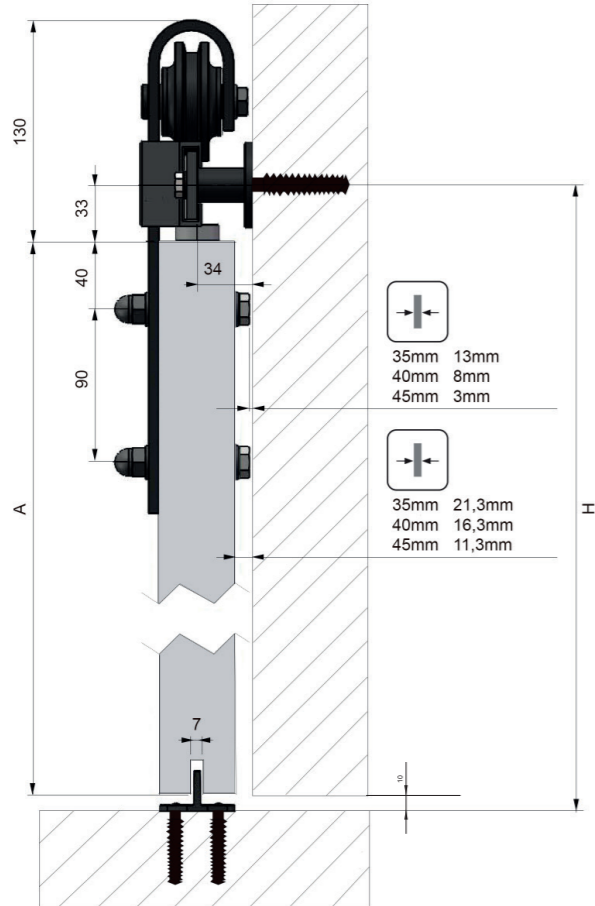

Ref. 0 989 01

A = H - 43