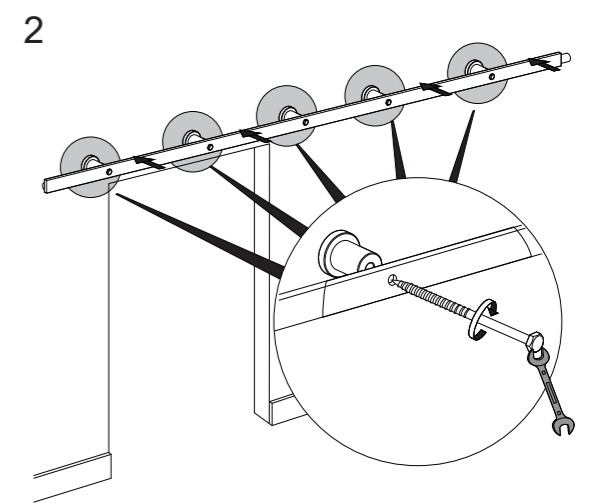

MADE IN E.U.

**GRUPO
TORREMAT**

038060519

Ref. 0 989 00

35mm	13mm
40mm	8mm
45mm	3mm

35mm	21,3mm
40mm	16,3mm
45mm	11,3mm

A = H - 43

saheco Rustico 80 3m