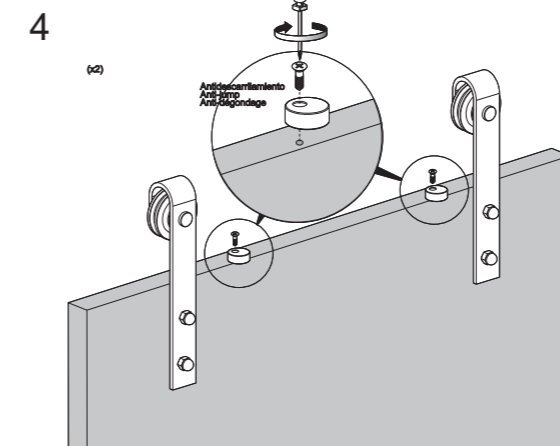

MADE IN E.U.

**GRUPO
TORREMAT**

038060519

Ref. 0 989 00

35mm	13mm
40mm	8mm
45mm	3mm

35mm	21,3mm
40mm	16,3mm
45mm	11,3mm

A = H - 43

saheco Rustico 80 3m