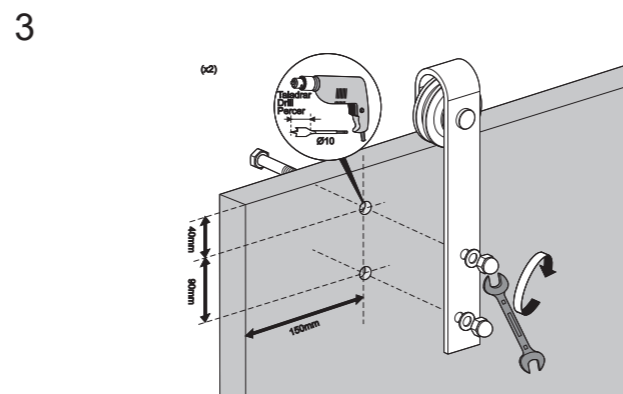

MADE IN E.U.

**GRUPO
TORREMAT**

038060519

Ref. 0 989 00

35mm	13mm
40mm	8mm
45mm	3mm

35mm	21,3mm
40mm	16,3mm
45mm	11,3mm

A = H - 43

saheco Rustico 80 3m