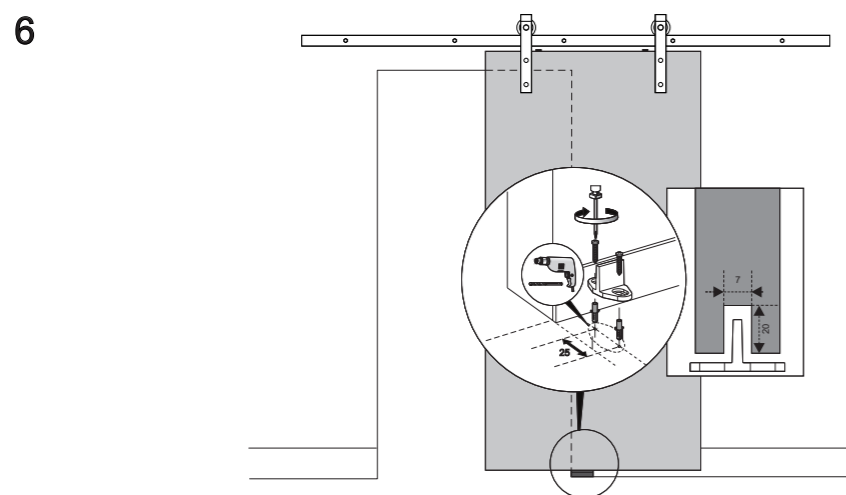

MADE IN E.U.

**GRUPO
TORREMAT**

038060519

Ref. 0 989 00

35mm	13mm
40mm	8mm
45mm	3mm

35mm	21,3mm
40mm	16,3mm
45mm	11,3mm

A = H - 43

saheco Rustico 80 3m