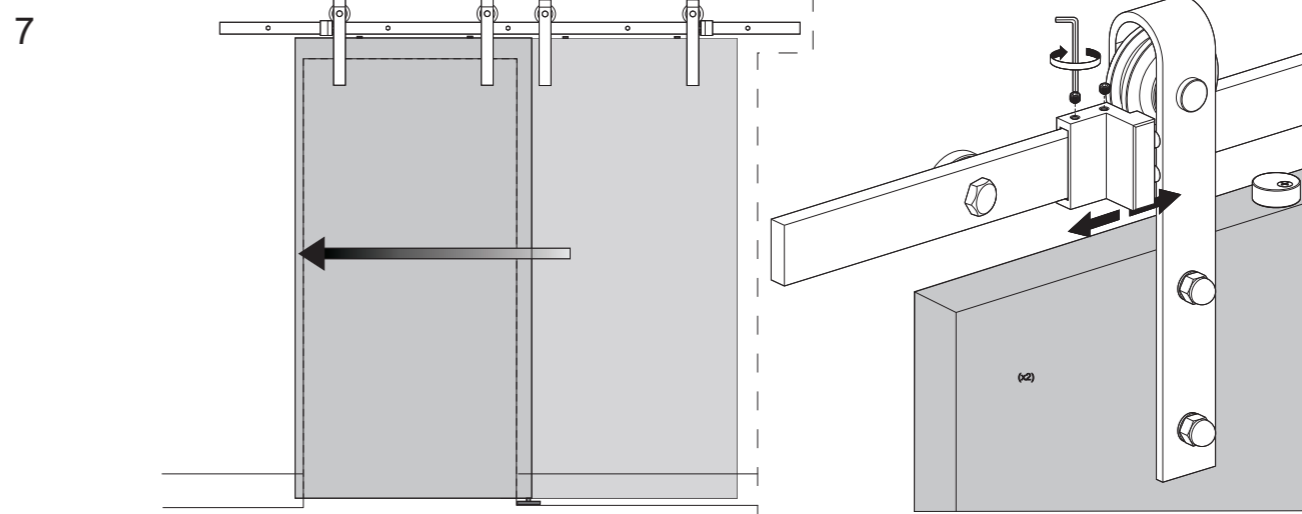

MADE IN E.U.

**GRUPO
TORREMAT**

038060519

Ref. 0 989 00

35mm	13mm
40mm	8mm
45mm	3mm

35mm	21,3mm
40mm	16,3mm
45mm	11,3mm

A = H - 43

saheco Rustico 80 3m