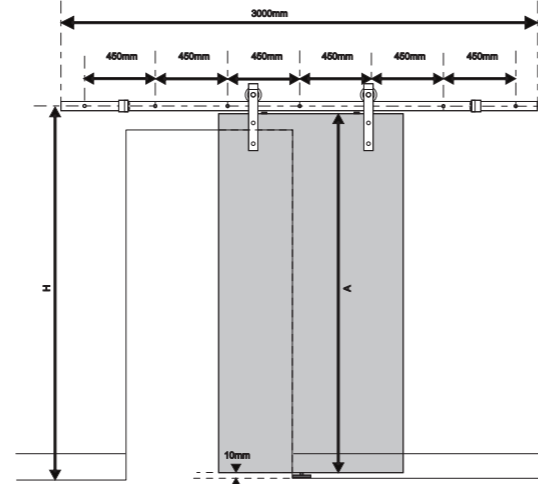

saheco Rustico 80 3m

Poligono Industrial Foradada - 08580 - Sant Quirze de Besora (Barcelona)
Telf. 34-93.852.92.23, Fax.34-93.852.91.59
Export. Telf. 34-93.852.96.15, Fax.34-93.852.91.76
e-mail: saheco@saheco.com - web: www.saheco.com

MADE IN E.U.

**GRUPO
TORREMAT**

January 2019
038060520

Ref. 0 989 01

A = H - 43

A = H - 43

1

2

3

4

5

6

7