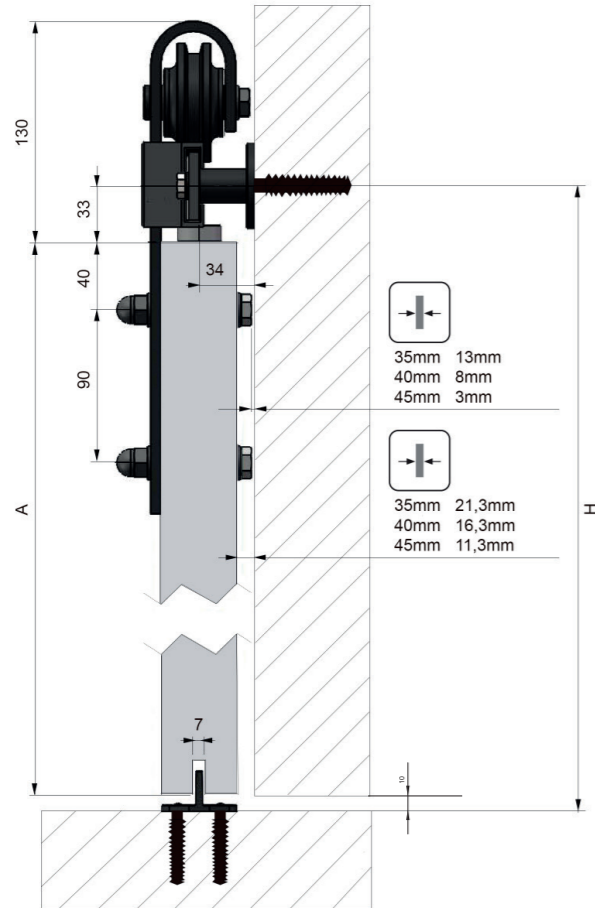

MADE IN E.U.

**GRUPO
TORREMAT**

038060519

Ref. 0 989 00

35mm	13mm
40mm	8mm
45mm	3mm

35mm	21,3mm
40mm	16,3mm
45mm	11,3mm

A = H - 43

saheco Rustico 80 3m