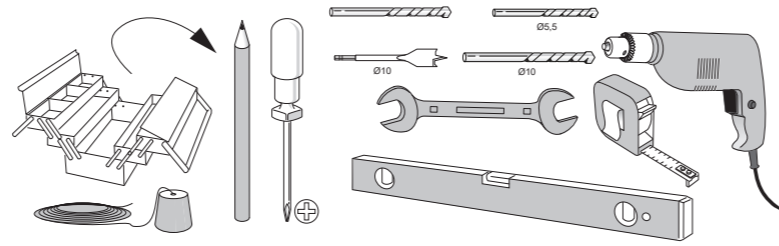

saheco Rustico 80 3m

Poligono Industrial Foradada - 08580 - Sant Quirze de Besora (Barcelona)
Telf. 34-93.852.92.23, Fax.34-93.852.91.59
Export. Telf. 34-93.852.96.15, Fax.34-93.852.91.76
e-mail: saheco@saheco.com - web: www.saheco.com

MADE IN E.U.

**GRUPO
TORREMAT**

January 2019
038060520