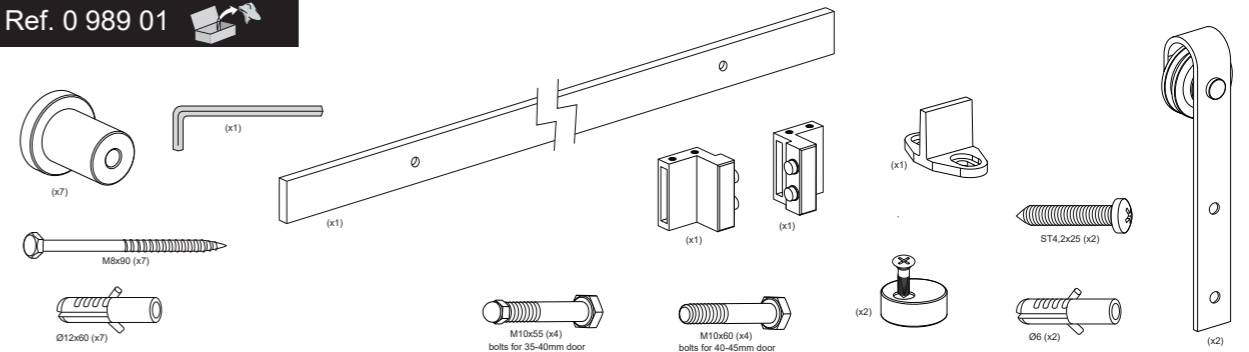

Ref. 0 989 01

A = H - 43