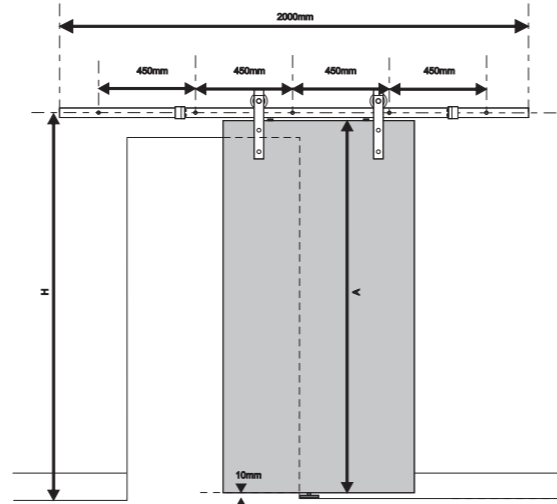

MADE IN E.U.

**GRUPO
TORREMAT**

038060519

Ref. 0 989 00

35mm	13mm
40mm	8mm
45mm	3mm

35mm	21,3mm
40mm	16,3mm
45mm	11,3mm

A = H - 43

saheco Rustico 80 3m