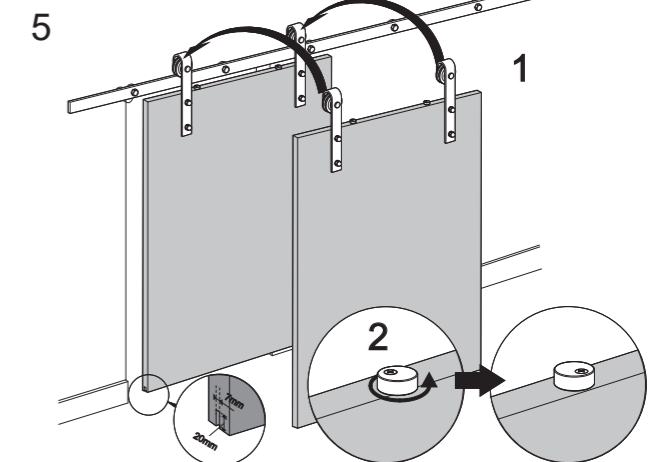

MADE IN E.U.

**GRUPO
TORREMAT**

038060519

Ref. 0 989 00

35mm	13mm
40mm	8mm
45mm	3mm

35mm	21,3mm
40mm	16,3mm
45mm	11,3mm

A = H - 43

saheco Rustico 80 3m