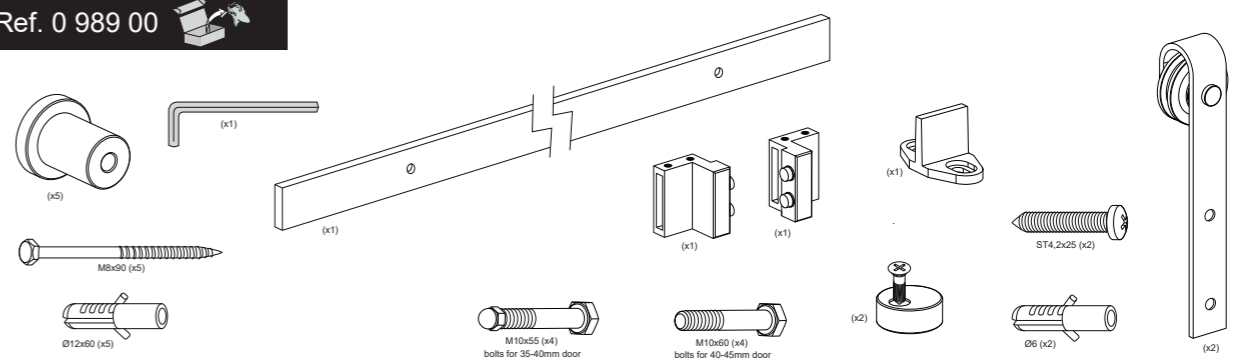

MADE IN E.U.

**GRUPO
TORREMAT**

038060519

Ref. 0 989 00

35mm	13mm
40mm	8mm
45mm	3mm

35mm	21,3mm
40mm	16,3mm
45mm	11,3mm

A = H - 43

saheco Rustico 80 3m