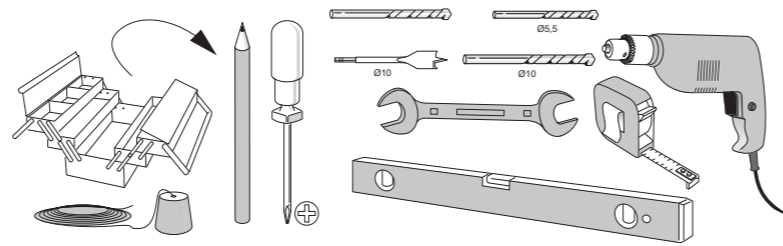

MADE IN E.U.

**GRUPO
TORREMAT**

038060519

Ref. 0 989 00

35mm	13mm
40mm	8mm
45mm	3mm

35mm	21,3mm
40mm	16,3mm
45mm	11,3mm

A = H - 43

saheco Rustico 80 3m