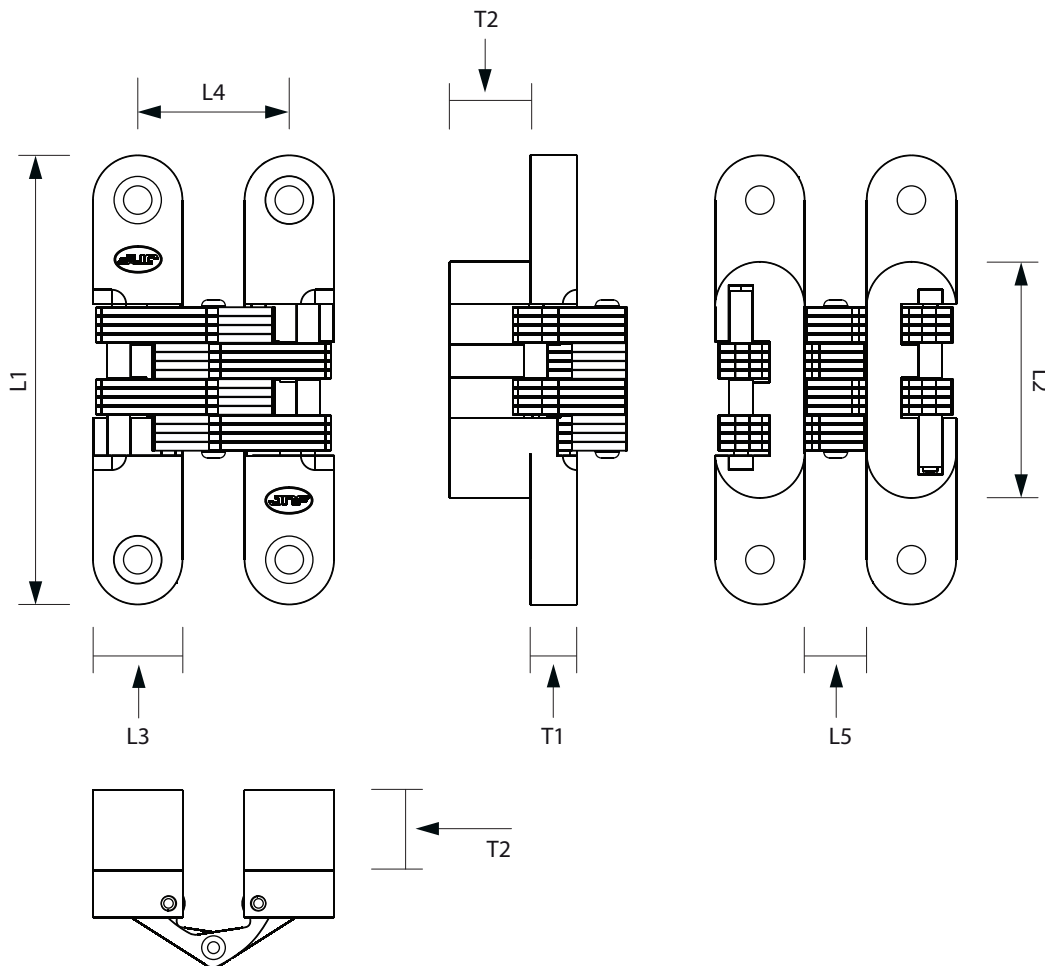

DOBRADIÇA INVISÍVEL IN.05.051

bwb must have

NORMA	L1	L2	L3	L4	L5	T1	T2	Max. Kg.
	45	19	13	21	8	5	12	10
EN1935 1 3 1 0 1 2 0 2	60	32	13	22	9	6	12	20
EN1935 2 7 1 0 1 2 0 4	95	52	19	32	13	10	17	20

bwb